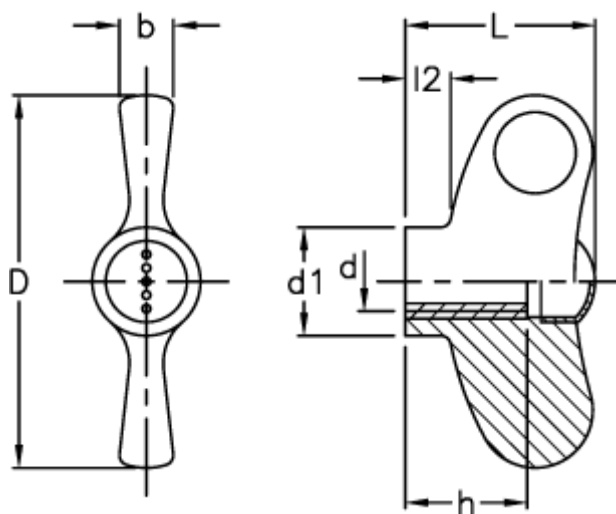

Article number: 23052232261

Description: E+G Wing nut
EWN.48 B-M8-C1, black cap

Measures

b	= 7
D	= 47
d1	= 13.5
d 6H	= M8
h	= 12
L	= 24
l2	= 5.5